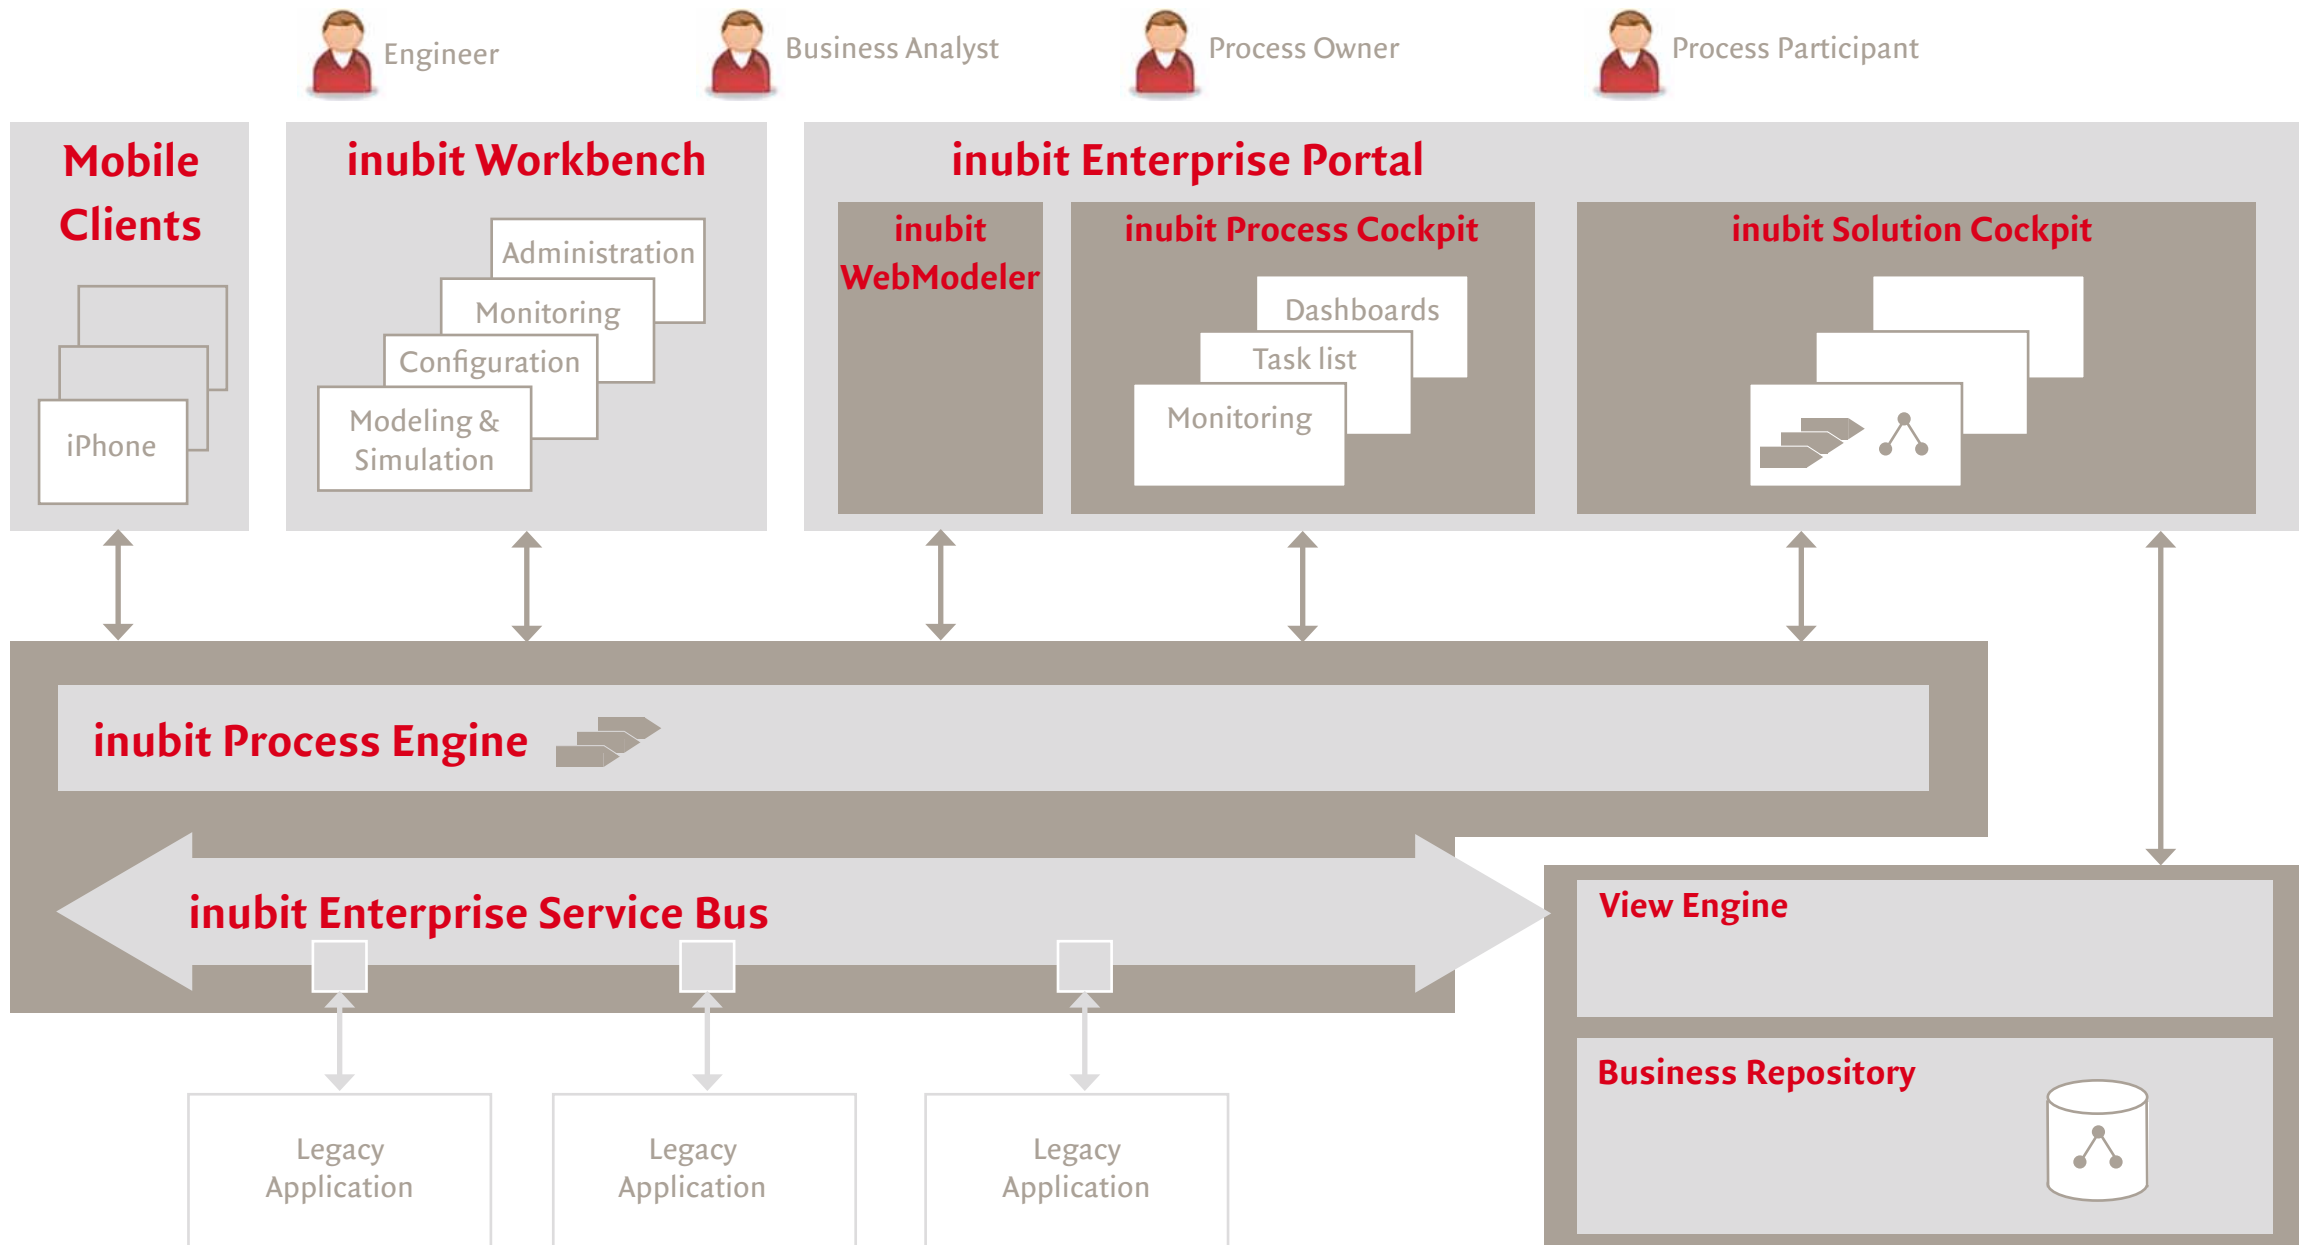

## inubit Suite 6

- ▶ Unique approach to unify process and data management
- ▶ New collaborative web-based modeling
- ▶ Support of Process Maps
- ▶ Incremental generation of executable workflows
- ▶ Support of IBPM modeling patterns
- ▶ Increased execution performance up to 50%

## New component: inubit Solution Center

- ▶ Rapid development of human- & data-centric business solutions
- ▶ Support of semi- and unstructured processes
- ▶ View pattern library according to IBPM
- ▶ Web-based configuration of Domain Models & Interaction Views
- ▶ Dynamic reconfiguration of models & views
- ▶ Support of data federation from arbitrary 3rd party systems

**Linking to Roles**

Pattern-based Generation of Process Execution

**Technical Workflows**

**SOA Maps**

**System Diagrams**

**Relation of Systems & Services**

**Execution Relation of Process & Data**

**Dashboards**

**Domain Models**

**Generation of Views for Interaction**

**View Designer**

**Web 2.0 Frontends**

**Interaction**